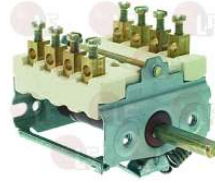

LAINOX R65090450

Rotary switches

3057050 CONNECTING BRACKET
connecting thermostat and switch

LAINOX MA921200

3057014 SELECTOR SWITCH 0-1 POSITIONS
contact capacity 16A 250V - max 150°C
D spindle \varnothing 6x4.6 mm
back connection for thermostat