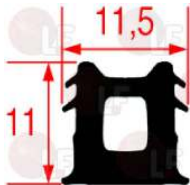

LAINOX R70041010

LAINOX R70043280

LAINOX R70044210

3786639 OVEN DOOR GASKET 550x400 mm
made of silicone elastomer
with fastening clips
COLOUR BLACK
for Convection oven electric (LAINOX) A05RES

3786638 OVEN DOOR GASKET 595x390 mm
made of silicone elastomer
with fastening clips
COLOUR BLACK
for Convection oven electric (LAINOX) A05PES
REP044M - REP054M