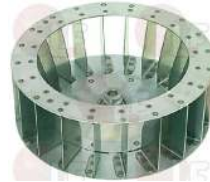

LAINOX R75400210

LAINOX R75400230

3240278 MOTOR 1063.4M 0.55Kw 220/240V 50/60Hz
3.6A 1400/1700rpm - capacitor 16 μ F
for Convection oven gas (LAINOX) - Series MG
Series MGS - Series VG - Series VGS