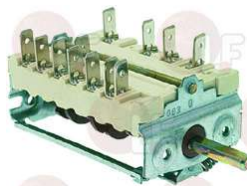

LAINOX MA1037313200

3057010 SELECTOR SWITCH 0-4 POSITIONS
contact capacity 16A 250V - max 150°C
D-shaped pin $\varnothing$ 6x4. $\varnothing$ 6 mm
for Convection oven (FOINOX) - Series FC
for Convection oven electric (LAINOX) CES24M
CES40M - CE041M - CE051M - CE071M - CE100M
CE106M - CE110M - CE200M - CE210M - MCE051M
MCE071M - MCE101M - MCE102M - MCE201M
MCE202M
for Convection oven gas (LAINOX) CGS24M - CGS40M
CG051M - CG071M - CG100M - CG106M - CG110M
CG200M - CG210M - FG105M - FG105X - FG110M
FG110X - MCG051M - MCG071M - MCG101M - MCG102M
MCG201M - MCG202M - PG040M - PG040X - PG080M
PG080X