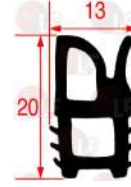

LAINOX R70041150

3786062 OVEN CARRIAGE GASKET 700 mm
made of silicone elastomer
profile dimensions 28x14 mm
COLOUR BLACK
for Convection oven electric (LAINOX) GEMT40P
GEMT40T - GEVT40P - GEVT40T - HME201P
HME201T - HME201X - HME202P - HME202T
HME202X - HVE201P - HVE201T - HVE201X
HVE202P - HVE202T - HVE202X - ME201D - ME201P
ME201T - ME202D - ME202P - ME202T
for Convection oven gas (LAINOX) GGMT40P - GGMT40T
GGVT40P - GGVT40T - HMG201P - HMG201T
HMG201X - HMG202P - HMG202T - HMG202X
HVG201P - HVG201T - HVG201X - HVG202P
HVG202T - HVG202X - MG201D - MG201P - MG201T
MG202D - MG202P - MG202T