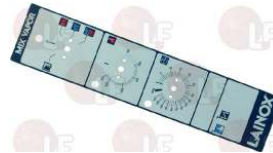

LAINOX R67010760

LAINOX 50108070

LAINOX 50708170

3319290 GREY MECHANICAL PLATE WITH BLUE POINTER
dimensions 430x95 mm
for Convection oven electric (LAINOX) VE106M
VE110M - VE120M - VE210M - VE220M
for Convection oven gas (LAINOX) VG106M - VG110M
VG120M - VG210M - VG220M