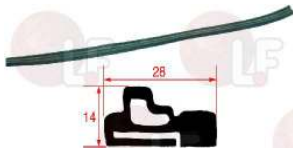

LAINOX R70044300

3286032 OVEN DOOR GASKET - 25 m
made of silicone elastomer
profile dimensions 26x25.5 mm
COLOUR RED
for Convection oven (FOINOX)
for Convection oven (LAINOX)