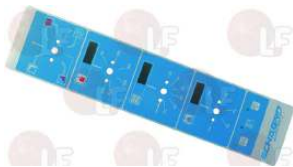

LAINOX R67010530

3319293 LIGHT BLUE ELECTROMECHANICAL PLATE
dimensions 430x95 mm
for Convection oven electric (LAINOX) ME110L