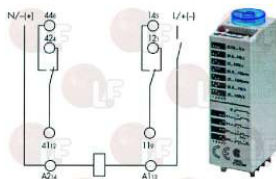

Relays

3351027 TIME LAG MINI RELAY 85.02
2 switching contacts - 50/60Hz
adjustment coupling 0.05" ÷ 10h
for Convection oven (LAINOX) - Series ME
Series MG - Series PE - Series PG