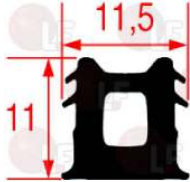

Suitable for:

Suitable for:

5022831 OVEN DOOR GASKET 2500 mm
made of silicone elastomer
profile dimensions 11.5x11 mm
COLOUR BLACK
for Convection oven electric (LAINOX) EM010H
EV010P
for Convection oven gas (LAINOX) GC010M - GV010M

5011388 OVEN DOOR GASKET 3000 mm
made of silicone elastomer
profile dimensions 11.5x11 mm
COLOUR BLACK
for Convection oven electric (LAINOX) CE210M
ME210D - ME210H - ME210M - ME210P - ME210X
VE210D - VE210H - VE210M - VE210P - VE210X
for Convection oven gas (LAINOX) CG210M - MG210D
MG210H - MG210M - MG210P - MG210X - VG210D
VG210H - VG210M - VG210P - VG210X

LAINOX R70042870

LAINOX R70043270

5021244 OVEN DOOR GASKET 4000 mm
made of silicone elastomer
profile dimensions 11.5x11 mm
COLOUR BLACK
for Convection oven electric (LAINOX) ME120D
ME120H - ME120M - ME120P - ME120T - ME120X
VE120D - VE120H - VE120M - VE120P - VE120X
for Convection oven gas (LAINOX) MG120D - MG120H
MG120M - MG120P - MG120X - VG120D - VG120H
VG120M - VG120P - VG120X

5032400 OVEN DOOR GASKET 520x470 mm
made of silicone elastomer
COLOUR BLACK
for Convection oven (LAINOX)