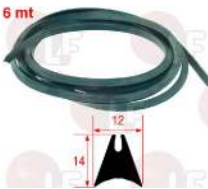

LAINOX R70040010

LAINOX R70040120

LAINOX R70040200

LAINOX R80100010

LAINOX 50505821

LAINOX 50505822

LAINOX 50505823

LAINOX 50505825

3286028 GASKET FOR OVEN GLASS 3198 - 25 m

made of silicone elastomer
profile dimensions 14x12 mm
BLACK COLOR
for Convection oven (ANGELO PO)
for Convection oven (BERTO'S)
for Convection oven (GIGA)
for Convection oven (LAINOX)