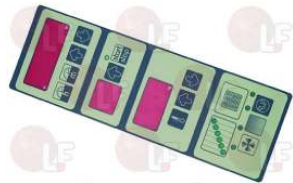

LAINOX R67010810

LAINOX 50708040

3319451 GREY ELECTRONIC PLATE
dimensions 270x90 mm
for old models
for Convection oven (LAINOX)
for Convection oven electric (LAINOX) ME5