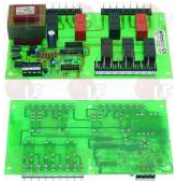

LAINOX RA919006

LAINOX R10205120

Suitable for:

Suitable for:

3390074 7 RELAY BASE BOARD

dimensions 175x100 mm
for Convection oven (LAINOX) - Series ME-X
Series MG-X - Series VE-X - Series VG-X

LAINOX RA910059