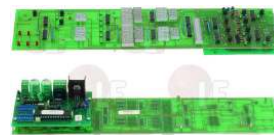

LAINOX R65300370

LAINOX R65300570

3390070 CARD ADJUSTMENT MODULE 42x62 mm
for Convection oven (LAINOX) - Series MIXVAPOR-L
Series MIXVAPOR-S

LAINOX R65300990

3390067 ELECTRONIC CONTROL BOARD 400x90 mm
for Convection oven electric (LAINOX) ME120T
for Convection oven gas (LAINOX) MG220T