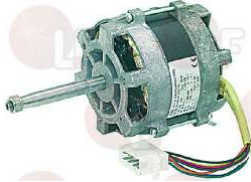

Suitable for:

3240107 MOTOR 1061/1950 0.25/0.1HP 220/240V
50/60Hz - 1/0.6A - 900/1400rpm
capacitor 5 μ F
for Convection oven electric (LAINOX) ME106H
ME106P - ME106X - VE106H - VE106P - VE106X
for Convection oven gas (LAINOX) MG106H - MG106P
MG106X - VG106H - VG106P - VG106X

LAINOX R65040011

Suitable for:

3240109 FAN $\varnothing$ 220 mm
thickness 79 mm
total blades 20 - $\varnothing$ tapered hole 11.5-16.5 mm
for Convection oven (LAINOX)
for Convection oven electric (FOINOX) FC60EEP
FC60EM - FM60EM - FM60ETD - FP50EEP - FP50EM
JO611E - MM60ED - MM60EM - MM60ETD
for Convection oven gas (FOINOX) FC60GEP - FC60GM
FM60GEP - FM60GM - FM60GTD - FP50GEP - FP50GM
JO611G - MM60GEP - MM60GM - MM60GTD